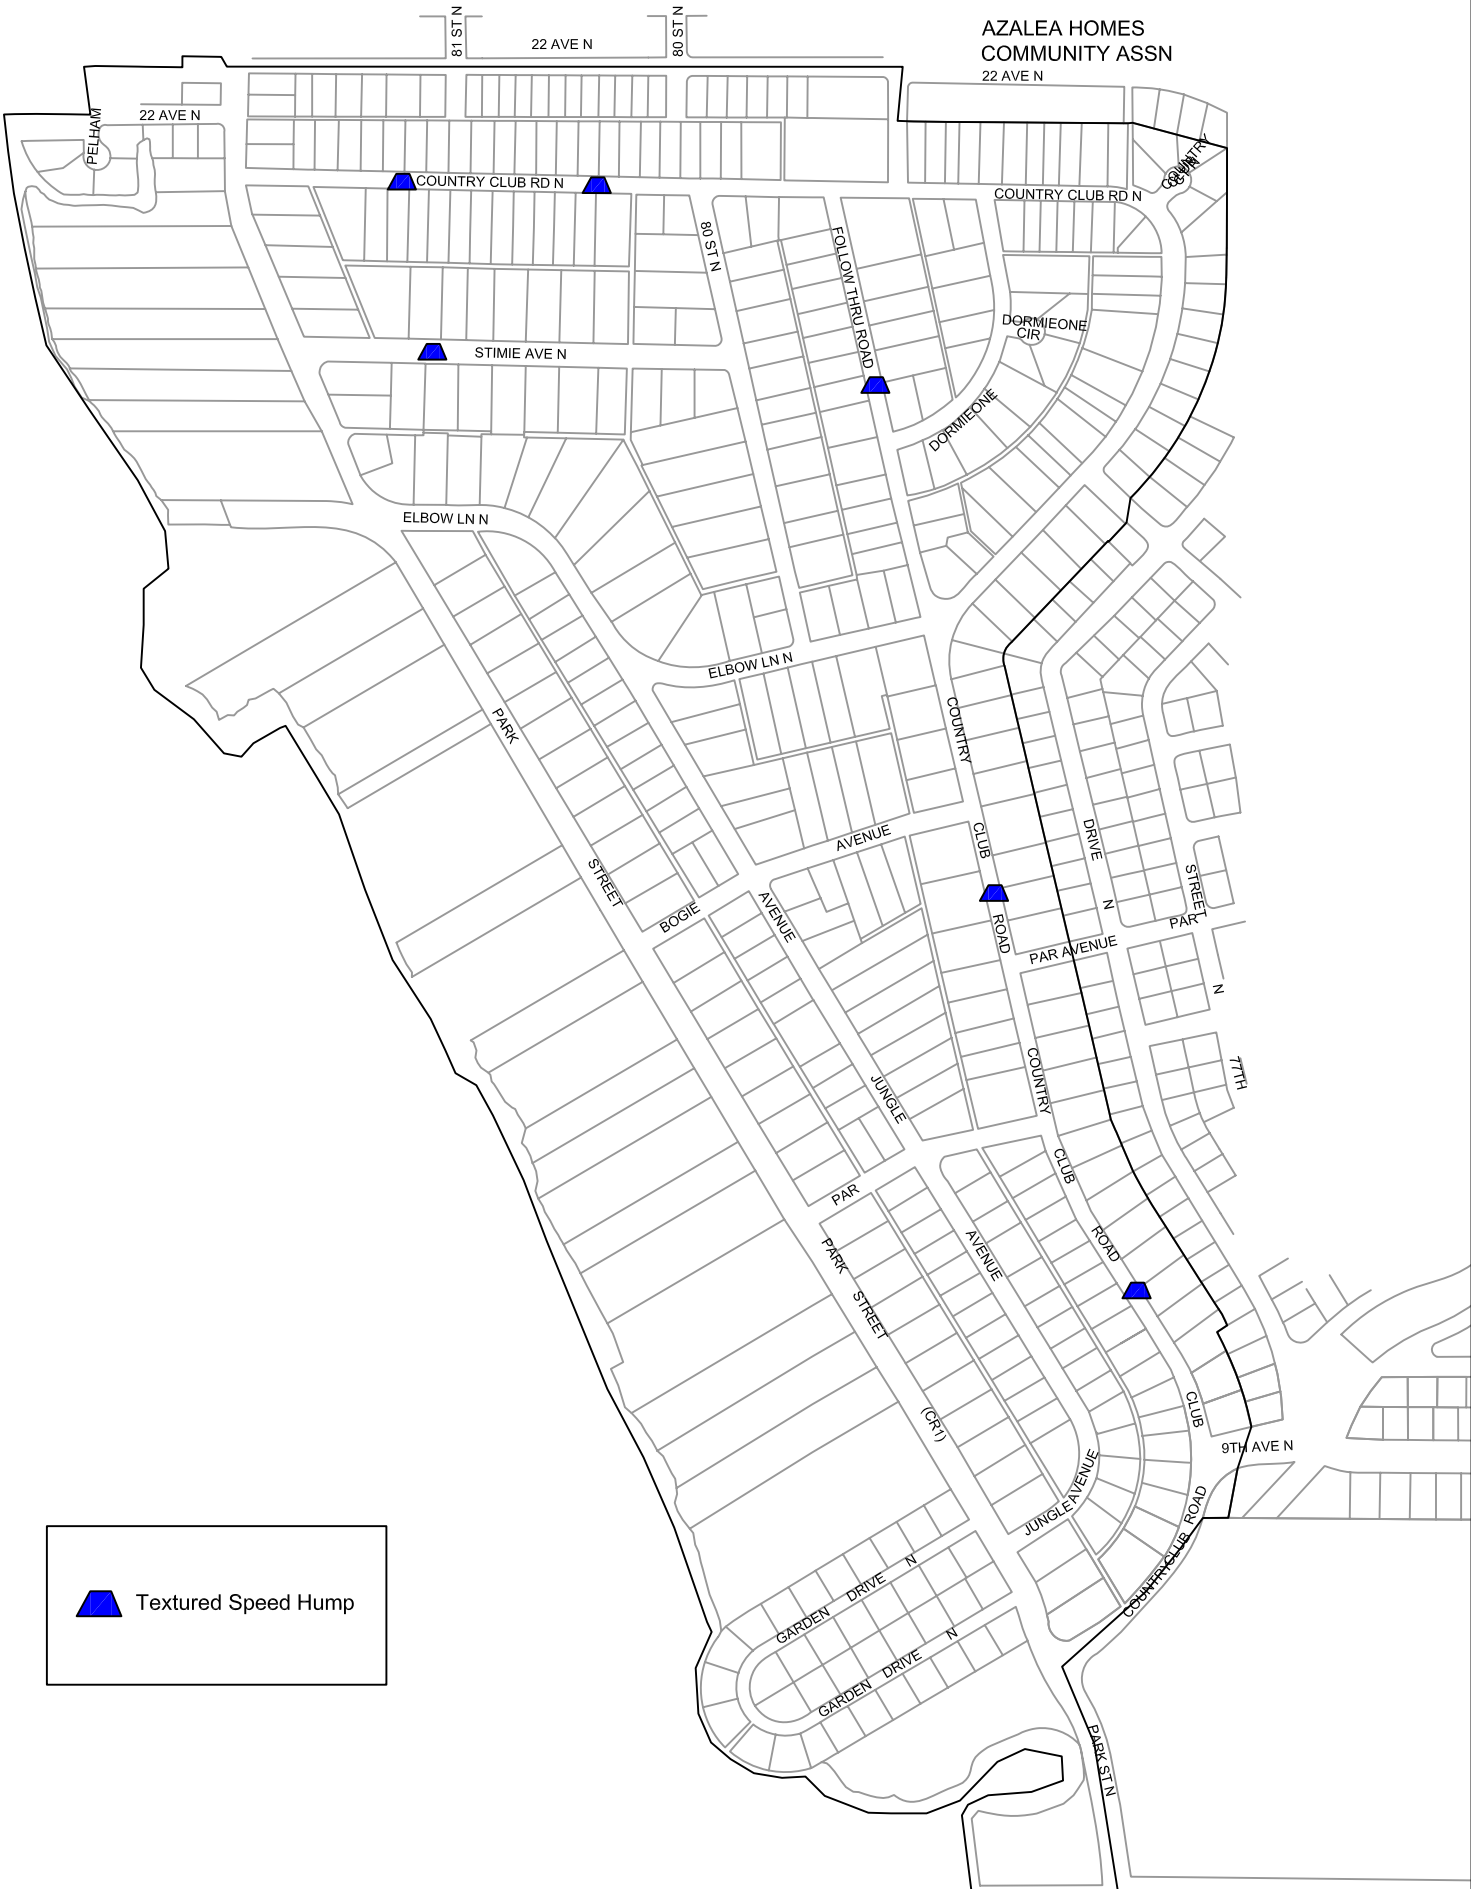

AZALEA HOMES
COMMUNITY ASSN
22 AVE N

Textured Speed Hump