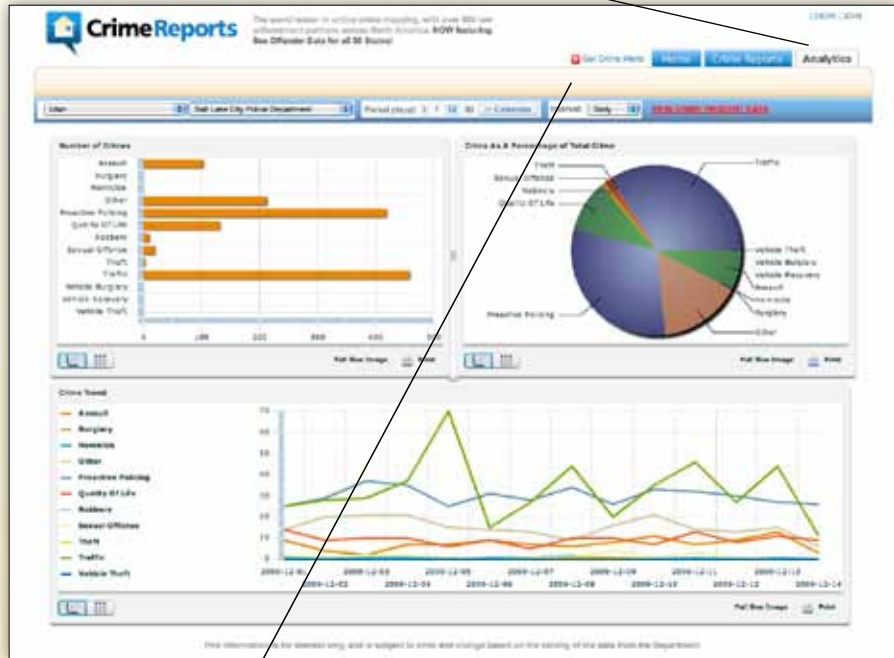

Analytics

Extend your understanding of local crime with the analytics view. With these printable, interactive charts and graphs you can track total crime over time and by percentage. Select a jurisdiction here, to get started.

CrimeReports

www.crimereports.com

Citizen User Guide

Version 1

Track crime in your neighborhood with CrimeReports' interactive, easy-to-use maps. All the information on the map comes directly from your local police department so you can get the most accurate, official information available. As well, you can stay up-to-date on all crimes by signing up for free crime alerts, to keep your community safe through knowledge, personal vigilance, and neighborhood watch programs.

Distance guide

Click here to see a distance guide from the location specified.

Incidents

Here, you can see the details of incidents on the map, including crime type, date, location, and more.

Time/date

Choose a preset number of days, or choose a date range by clicking the calendar.