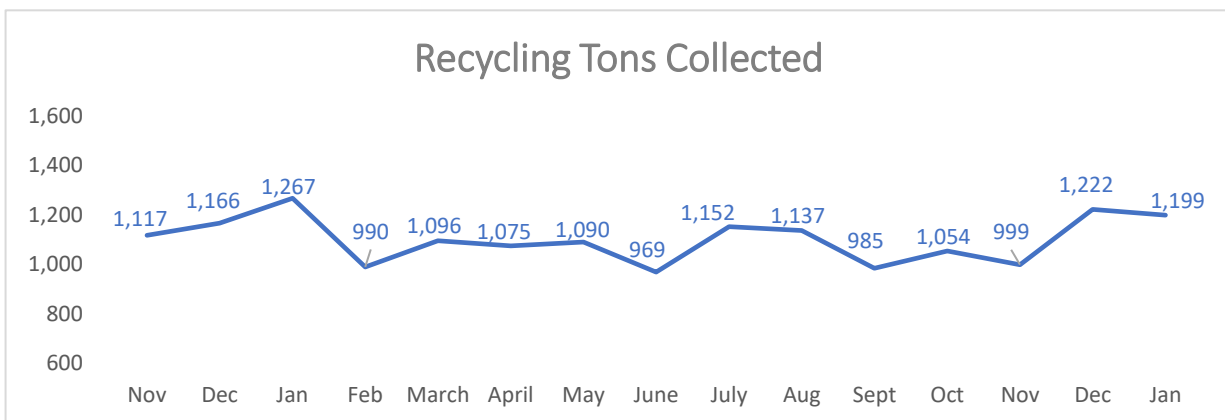

Residential Recycling - Monthly Overview (Jan '20)

Participation rate = the % of containers set-out for collection at least once during the month

Missing RFID data resulted in the use of estimates for January.