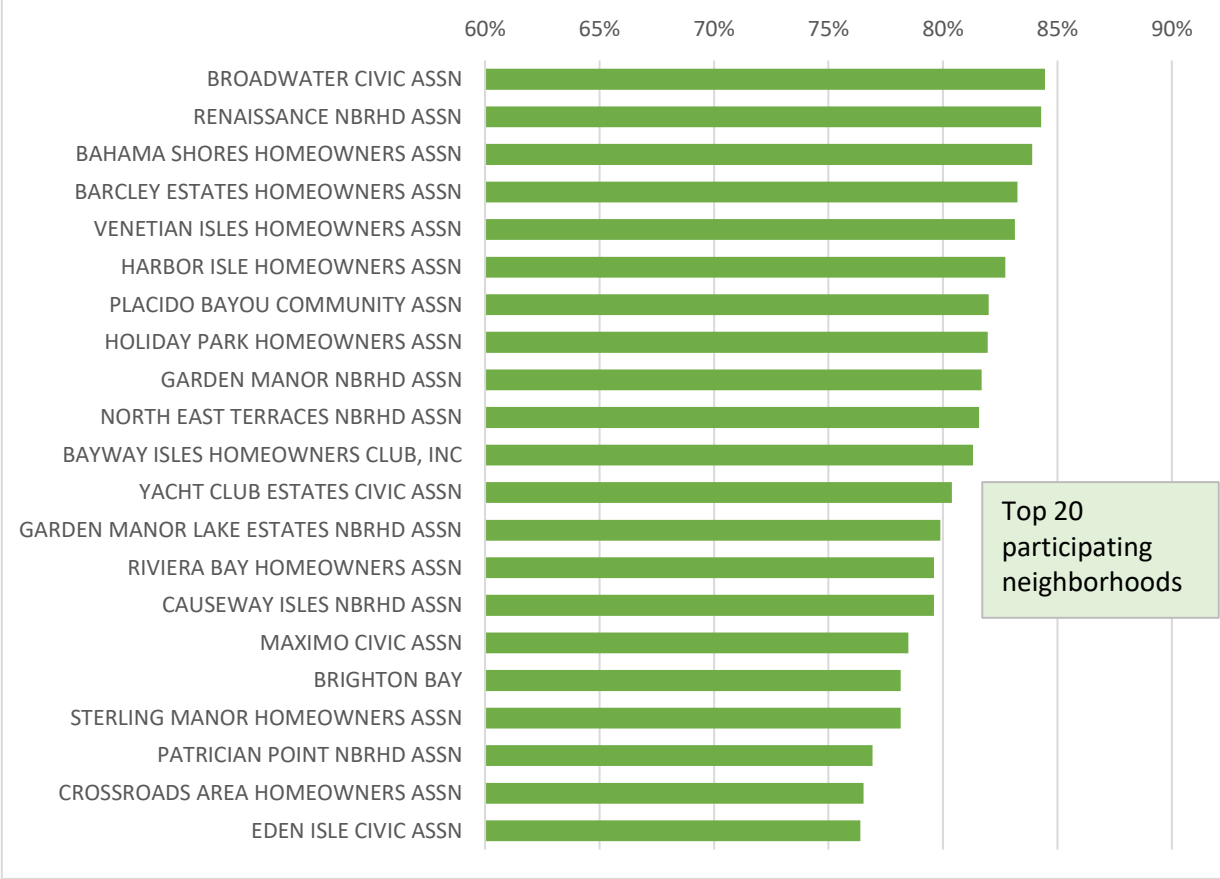

Recycling Participation Rate by Neighborhood (Jan '20)