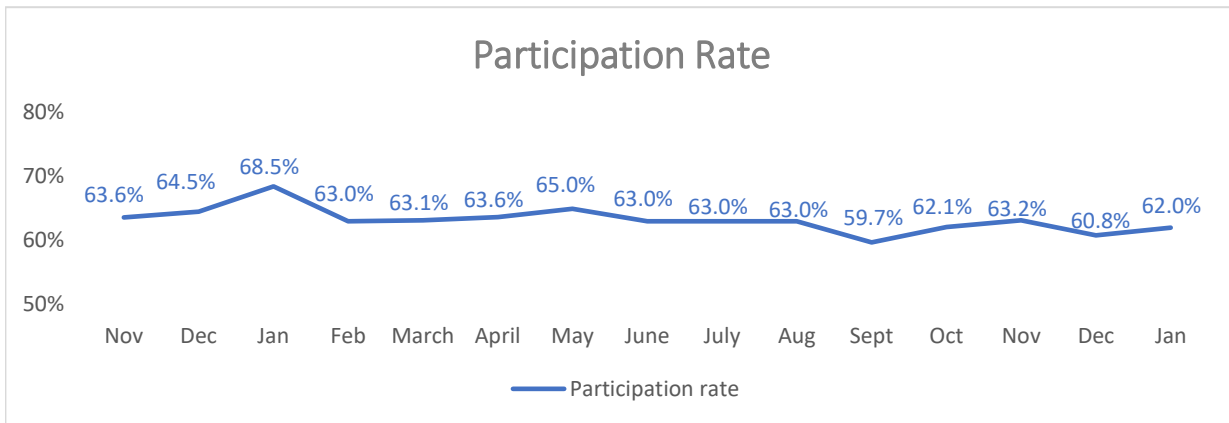

Residential Recycling - Monthly Overview (Jan '20)

Participation rate = the % of containers set-out for collection at least once during the month

Missing RFID data resulted in the use of estimates for January.