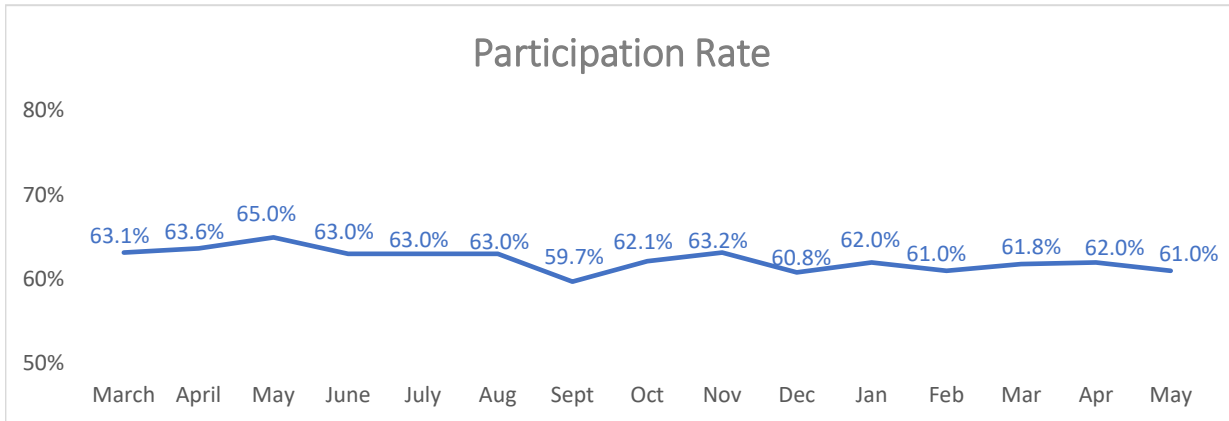

## Residential Recycling - Monthly Overview (May '20)

Participation rate = the % of containers set-out for collection at least once during the month

Missing RFID data resulted in the use of estimates for January- May.

## Recycling Participation Rate by Neighborhood (May'20)