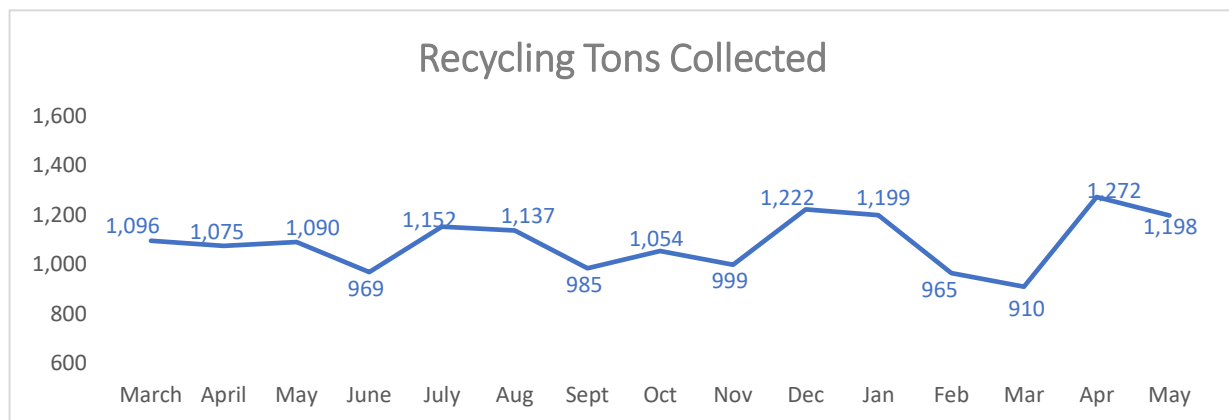

## Residential Recycling - Monthly Overview (May '20)

Participation rate = the % of containers set-out for collection at least once during the month

Missing RFID data resulted in the use of estimates for January- May.

## Recycling Participation Rate by Neighborhood (May'20)