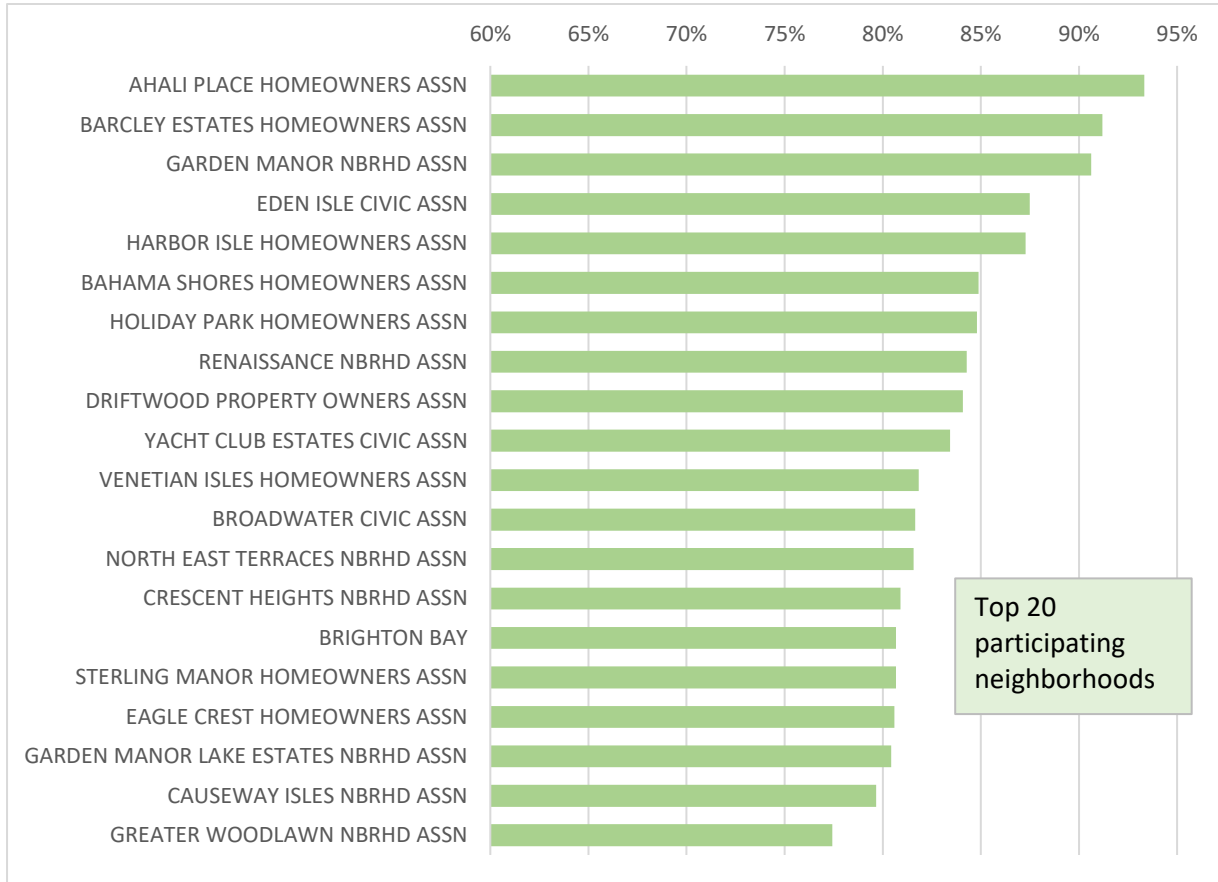

## Residential Recycling - Monthly Overview (May '20)

Participation rate = the % of containers set-out for collection at least once during the month

Missing RFID data resulted in the use of estimates for January- May.

## Recycling Participation Rate by Neighborhood (May'20)