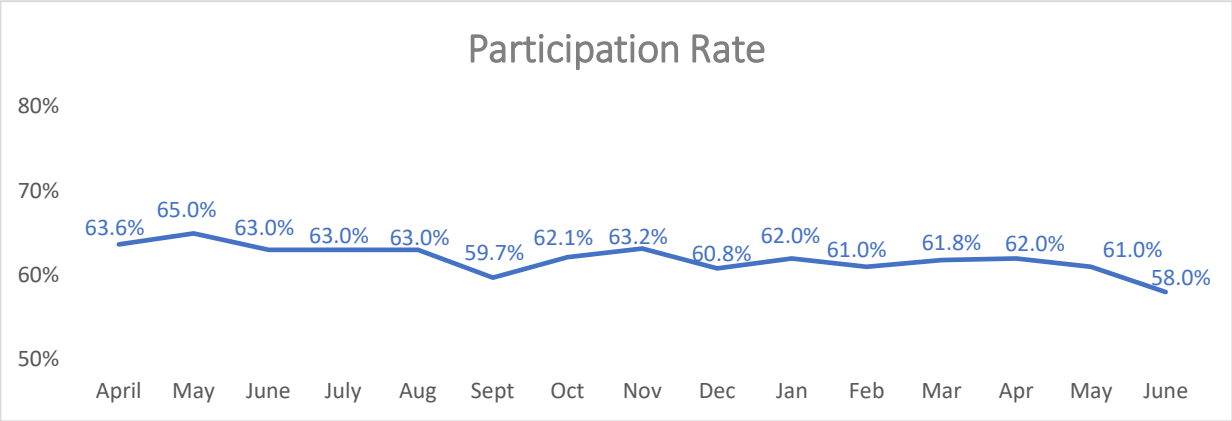

Residential Recycling - Monthly Overview (June '20)

Participation rate = the % of containers set-out for collection at least once during the month

Recycling Participation Rate by Neighborhood (June'20)

Other Measures (June '20)