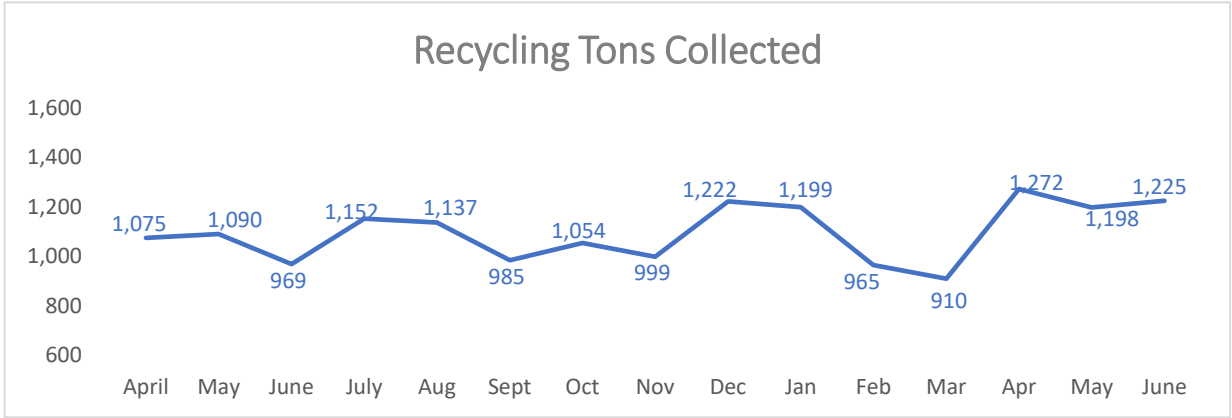

Residential Recycling - Monthly Overview (June '20)

Participation rate = the % of containers set-out for collection at least once during the month

Recycling Participation Rate by Neighborhood (June'20)

Other Measures (June '20)