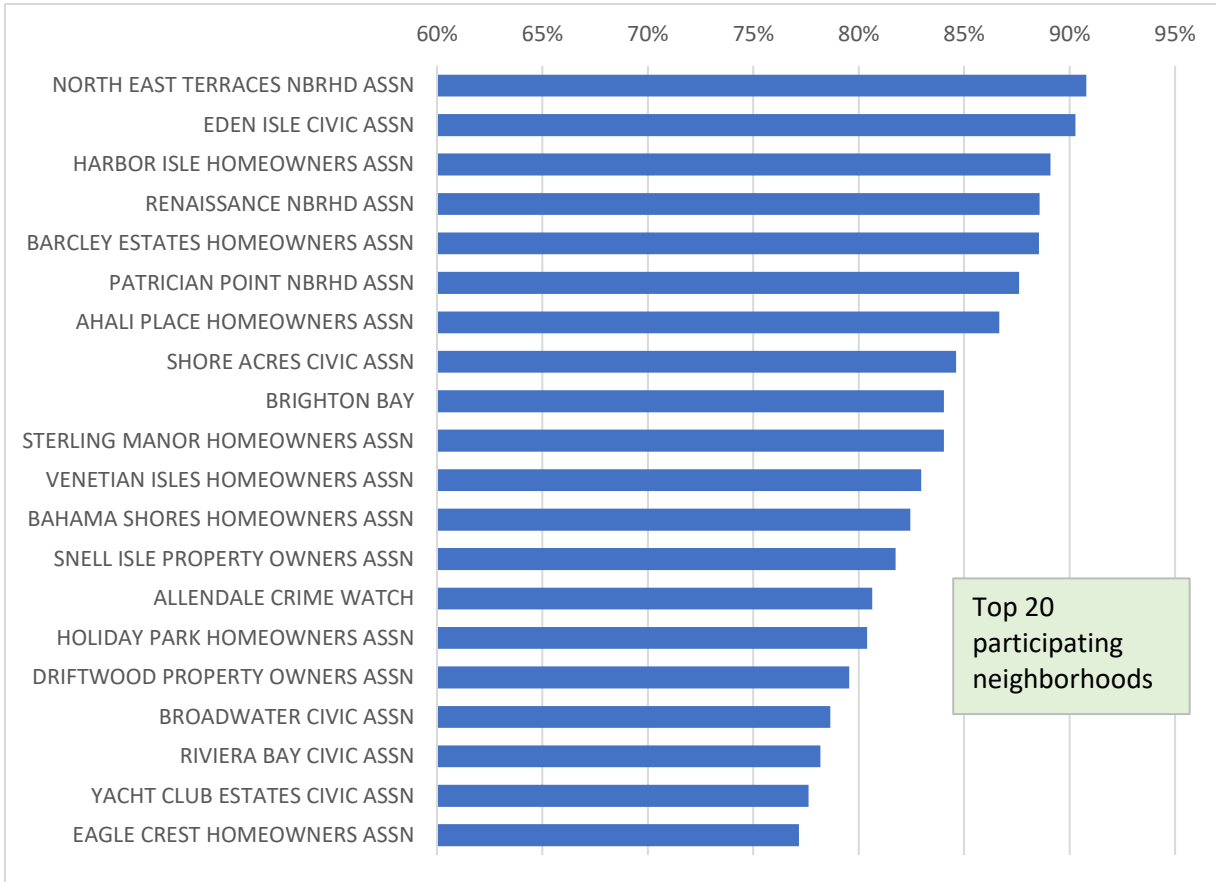

Residential Recycling - Monthly Overview (June '20)

Participation rate = the % of containers set-out for collection at least once during the month

Recycling Participation Rate by Neighborhood (June'20)

Other Measures (June '20)