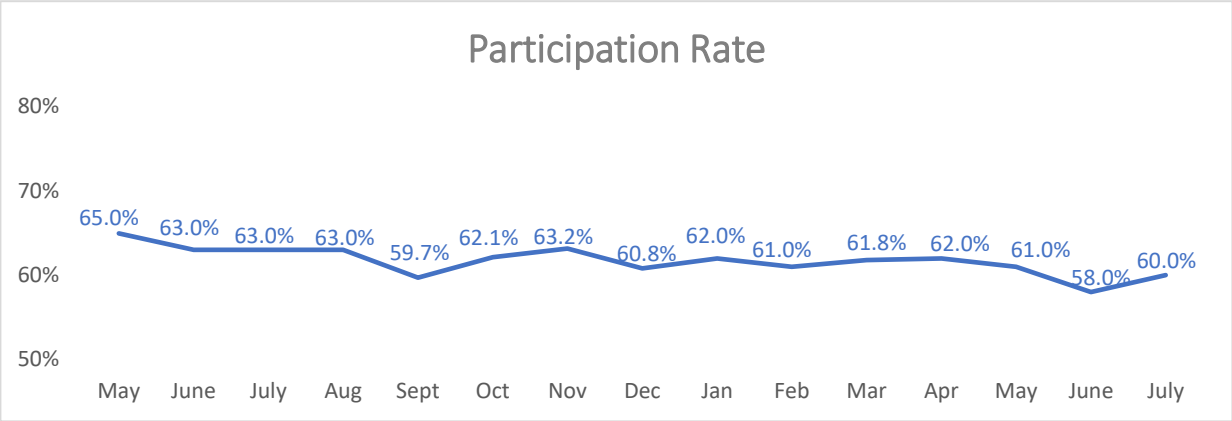

Residential Recycling - Monthly Overview (July '20)

Participation rate = the % of containers set-out for collection at least once during the month

Recycling Participation Rate by Neighborhood (July'20)

Top 20 participating neighborhoods