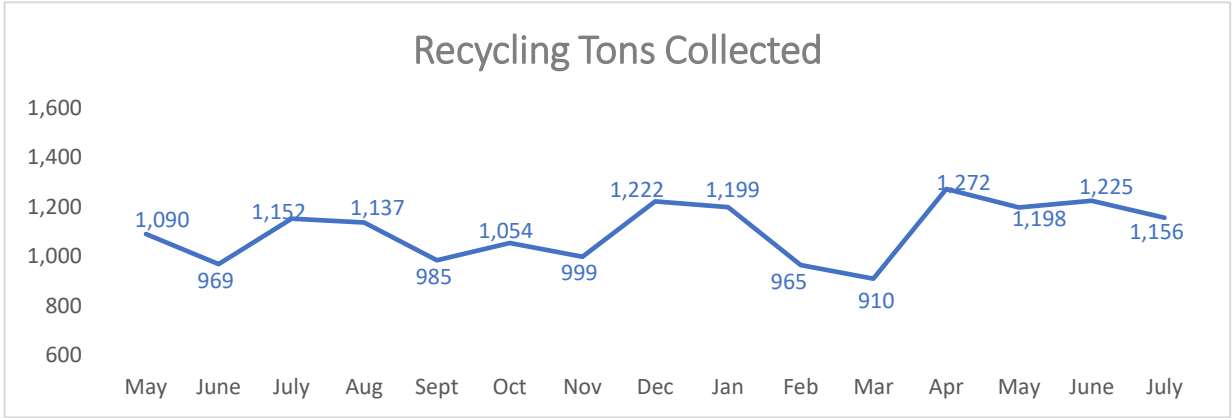

Residential Recycling - Monthly Overview (July '20)

Participation rate = the % of containers set-out for collection at least once during the month

Recycling Participation Rate by Neighborhood (July'20)

Top 20 participating neighborhoods