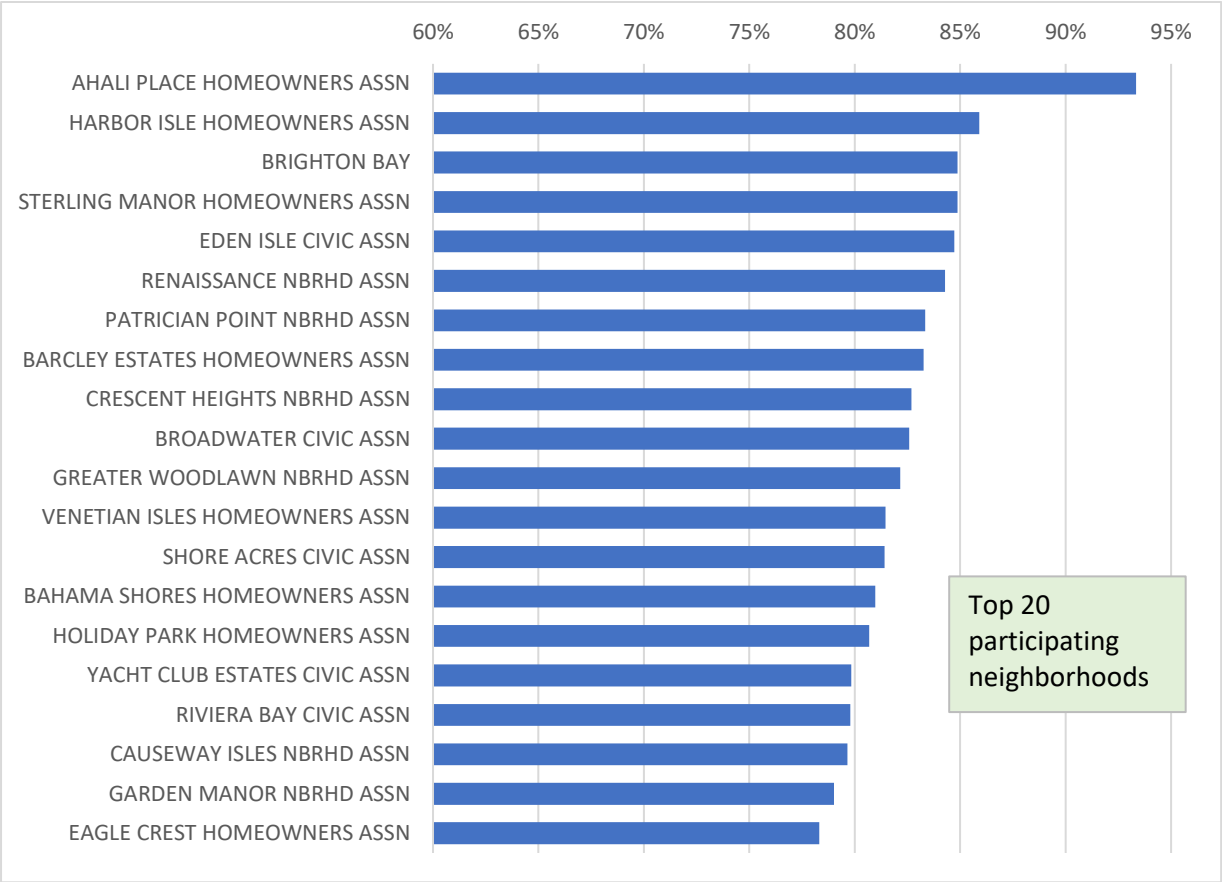

Residential Recycling - Monthly Overview (July '20)

Participation rate = the % of containers set-out for collection at least once during the month

Recycling Participation Rate by Neighborhood (July'20)

Top 20 participating neighborhoods