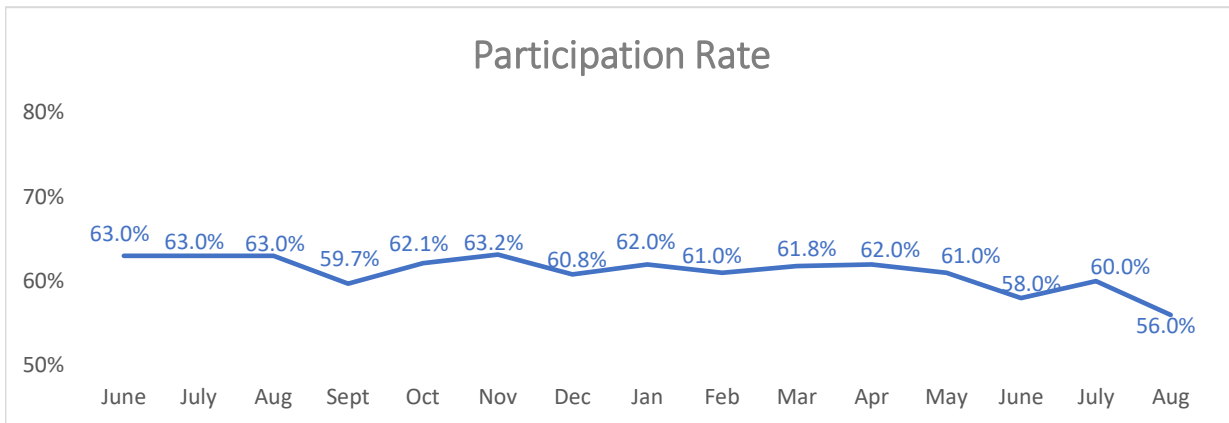

## Residential Recycling - Monthly Overview (Aug '20)

Participation rate = the % of containers set-out for collection at least once during the month