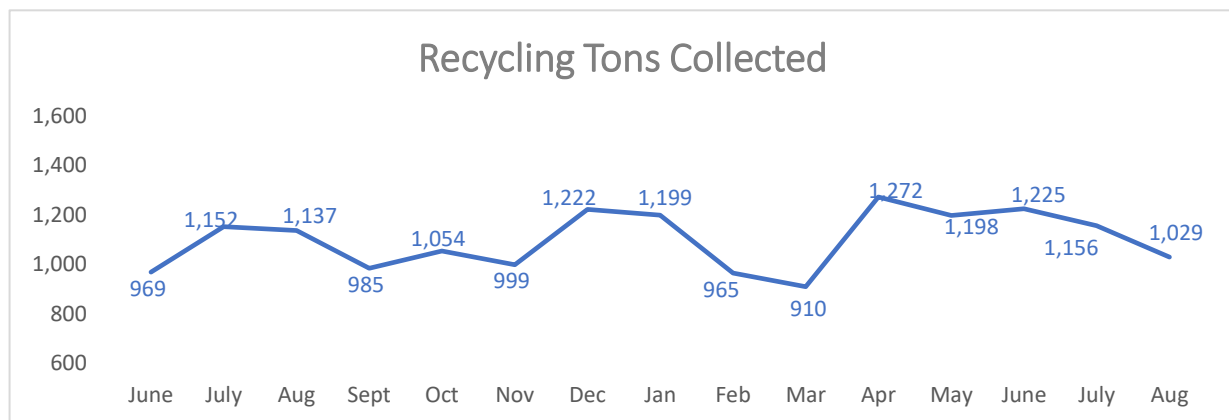

## Residential Recycling - Monthly Overview (Aug '20)

Participation rate = the % of containers set-out for collection at least once during the month

# Recycling Participation Rate by Neighborhood (Aug'20)