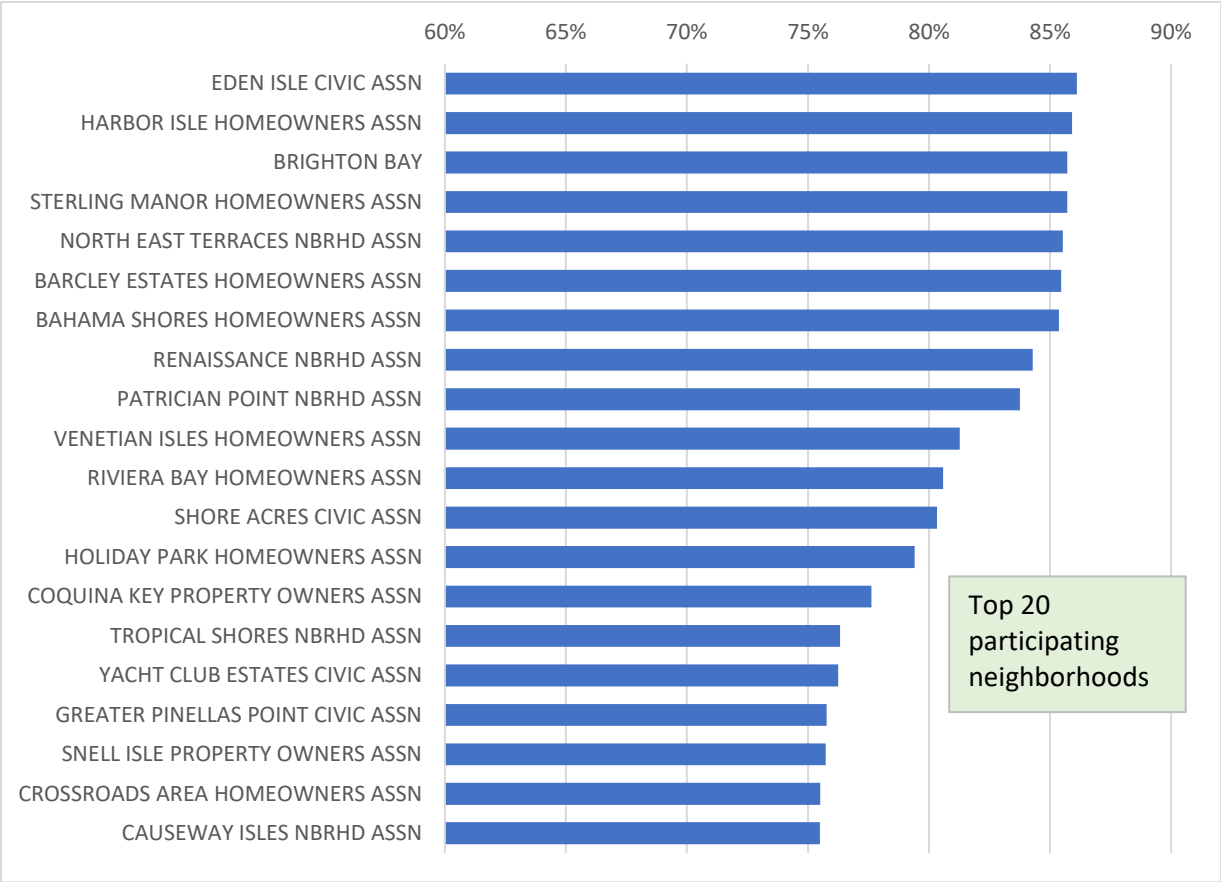

Recycling Participation Rate by Neighborhood (Aug'20)